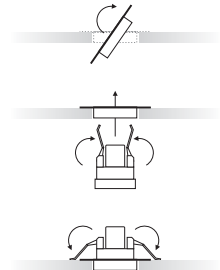

ACC.346  
Trimless base

131x38mm

LIMA WASH Trimless 10

ACC.390  
Trimless base

251x38mm

LIMA WASH Trimless 21

Model (LED Power)	CCT	CRI80, CRI90 LED Source		Type	Beam Angle	Luminaire Colour:	Dimming Option	Accessories
		80 (80)	90 (90)					
<b>LIMA WASH 10W Trimless</b> <i>(LIMA W10 TR)</i>	2700K (27C)	1320lm	1160lm	Fixed (FX)	45°x75° (45)	Black (BL)	Without Driver (00)	<b>COVER</b> Standard (0X) (XX) <b>EXTRAS</b> No Extras (X0) Emergency Kit (X1)
	3000K (30C)	1320lm	1235lm				Non Dimmable (ND)	
	4000K (40C)	1405lm	1320lm				Analogue (1-10V) (A1)	
	6500K (65C)	1480lm	-				DMX (DX)	
<b>LIMA WASH 21W Trimless</b> <i>(LIMA W21 TR)</i>	2700K (27C)	2640lm	2320lm				DALI (DL)	
	3000K (30C)	2640lm	2470lm				Push Button (PB)	
	4000K (40C)	2810lm	2640lm				Phase Cut (PC)	
	6500K (65C)	2960lm	-				Wireless* (WL)	