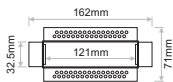

- Lima series is a complete series of die cast aluminium luminaires.
- It is available in different power consumption and it is offered for recessed or trimless application.
- In terms of LED, it is available in different CCTs as standard and it can also be offered upon request (depending on the model) in tunable white TW and individual colours R,G,B,A.
- 3 SDCM
- L90/B10 50.000h
- Constant current
- Indoor use: IP40

ACC.346  
Trimless base

131x38mm

LIMA WASH Trimless 10

ACC.390  
Trimless base

251x38mm

LIMA WASH Trimless 21

Model (LED Power)	CCT	CRI80, CRI90 LED Source		Type	Beam Angle	Luminaire Colour:	Dimming Option	Accessories
		80 (80)	90 (90)					
<b>LIMA WASH 10W Trimless</b> <i>(LIMA W10 TR)</i>	2700K (27C)	1320lm	1160lm	Fixed (FX)	45°x75° (45)	Black (BL)	Without Driver (00)	<b>COVER</b> Standard (0X) (XX) <b>EXTRAS</b> No Extras (X0) Emergency Kit (X1)
	3000K (30C)	1320lm	1235lm				Non Dimmable (ND)	
	4000K (40C)	1405lm	1320lm				Analogue (1-10V) (A1)	
	6500K (65C)	1480lm	-				DMX (DX)	
<b>LIMA WASH 21W Trimless</b> <i>(LIMA W21 TR)</i>	2700K (27C)	2640lm	2320lm				DALI (DL)	
	3000K (30C)	2640lm	2470lm				Push Button (PB)	
	4000K (40C)	2810lm	2640lm				Phase Cut (PC)	
	6500K (65C)	2960lm	-				Wireless* (WL)	