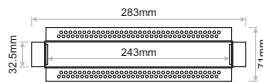

- Lima series is a complete series of die cast aluminium luminaires.
- It is available in different power consumption and it is offered for recessed or trimless application.
- In terms of LED, it is available in different CCTs as standard and it can also be offered upon request (depending on the model) in tunable white TW and individual colours R,G,B,A.
- 3 SDCM
- L90/B10 50.000h
- Constant current
- Indoor use: IP40

ACC.346  
Trimless base

131x38mm

LIMA WASH Trimless 10

ACC.390  
Trimless base

251x38mm

LIMA WASH Trimless 21

Model (LED Power)	CCT	CRI80, CRI90 LED Source		Type	Beam Angle	Luminaire Colour:	Dimming Option	Accessories
		80 (80)	90 (90)					
<b>LIMA WASH 10W Trimless</b> <i>(LIMA W10 TR)</i>	2700K (27C)	1320lm	1160lm	Fixed (FX)	45°x75° (45)	Black (BL)	Without Driver (00)	<b>COVER</b> Standard (0X) (XX) <b>EXTRAS</b> No Extras (X0) Emergency Kit (X1)
	3000K (30C)	1320lm	1235lm				Non Dimmable (ND)	
	4000K (40C)	1405lm	1320lm				Analogue (1-10V) (A1)	
	6500K (65C)	1480lm	-				DMX (DX)	
<b>LIMA WASH 21W Trimless</b> <i>(LIMA W21 TR)</i>	2700K (27C)	2640lm	2320lm				DALI (DL)	
	3000K (30C)	2640lm	2470lm				Push Button (PB)	
	4000K (40C)	2810lm	2640lm				Phase Cut (PC)	
	6500K (65C)	2960lm	-				Wireless* (WL)	