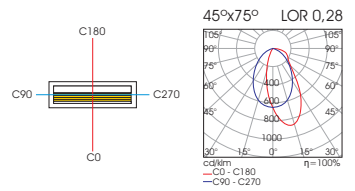

Model (LED Power)	CCT	CRI80, CRI90 LED Source		Type	Beam Angle	Luminaire Colour:	Dimming Option	Accessories
		80 (80)	90 (90)					
LIMA WASH 10W Trimless <i>(LIMA W10 TR)</i>	2700K (27C)	1320lm	1160lm	Fixed (FX)	45°x75° (45)	Black (BL)	Without Driver (00)	COVER Standard (0X) (XX) EXTRAS No Extras (X0) Emergency Kit (X1)
	3000K (30C)	1320lm	1235lm				Non Dimmable (ND)	
	4000K (40C)	1405lm	1320lm				Analogue (1-10V) (A1)	
	6500K (65C)	1480lm	-				DMX (DX)	
LIMA WASH 21W Trimless <i>(LIMA W21 TR)</i>	2700K (27C)	2640lm	2320lm				DALI (DL)	
	3000K (30C)	2640lm	2470lm				Push Button (PB)	
	4000K (40C)	2810lm	2640lm				Phase Cut (PC)	
	6500K (65C)	2960lm	-				Wireless* (WL)	

* The wireless dimming option includes driver and Bluetooth dimming accessory.

Ordering Code Example:

LIMA W21 TR-30C-80-FX-45-BL-ND-00