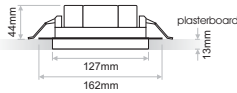

- Lima series is a complete series of die cast aluminium luminaires.
- It is available in different power consumption and it is offered for recessed or trimless application.
- In terms of LED, it is available in different CCTs as standard and it can also be offered upon request (depending on the model) in tunable white TW and individual colours R,G,B,A.
- 3 SDCM
- L90/B10 50.000h
- Constant current
- Indoor use: IP40

ACC.346  
Trimless base

131x38mm

LIMA WASH Trimless 10

ACC.390  
Trimless base

251x38mm

LIMA WASH Trimless 21

Model (LED Power)	CCT	CRI80, CRI90 LED Source		Type	Beam Angle	Luminaire Colour:	Dimming Option	Accessories
		80 (80)	90 (90)					
<b>LIMA WASH 10W Trimless</b> <i>(LIMA W10 TR)</i>	2700K (27C)	1320lm	1160lm	Fixed (FX)	45°x75° (45)	Black (BL)	Without Driver (00)	<b>COVER</b> Standard (0X) (XX) <b>EXTRAS</b> No Extras (X0) Emergency Kit (X1)
	3000K (30C)	1320lm	1235lm				Non Dimmable (ND)	
	4000K (40C)	1405lm	1320lm				Analogue (1-10V) (A1)	
	6500K (65C)	1480lm	-				DMX (DX)	
<b>LIMA WASH 21W Trimless</b> <i>(LIMA W21 TR)</i>	2700K (27C)	2640lm	2320lm				DALI (DL)	
	3000K (30C)	2640lm	2470lm				Push Button (PB)	
	4000K (40C)	2810lm	2640lm				Phase Cut (PC)	
	6500K (65C)	2960lm	-				Wireless* (WL)	