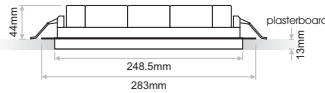

ACC.346  
Trimless base

131x38mm

LIMA WASH Trimless 10

ACC.390  
Trimless base

251x38mm

LIMA WASH Trimless 21

Model (LED Power)	CCT	CRI80, CRI90 LED Source		Type	Beam Angle	Luminaire Colour:	Dimming Option	Accessories
		80 (80)	90 (90)					
<b>LIMA WASH 10W Trimless</b> <i>(LIMA W10 TR)</i>	2700K (27C)	1320lm	1160lm	Fixed (FX)	45°x75° (45)	Black (BL)	Without Driver (00)	<b>COVER</b> Standard (0X) (XX) <b>EXTRAS</b> No Extras (X0) Emergency Kit (X1)
	3000K (30C)	1320lm	1235lm				Non Dimmable (ND)	
	4000K (40C)	1405lm	1320lm				Analogue (1-10V) (A1)	
	6500K (65C)	1480lm	-				DMX (DX)	
<b>LIMA WASH 21W Trimless</b> <i>(LIMA W21 TR)</i>	2700K (27C)	2640lm	2320lm				DALI (DL)	
	3000K (30C)	2640lm	2470lm				Push Button (PB)	
	4000K (40C)	2810lm	2640lm				Phase Cut (PC)	
	6500K (65C)	2960lm	-				Wireless* (WL)	